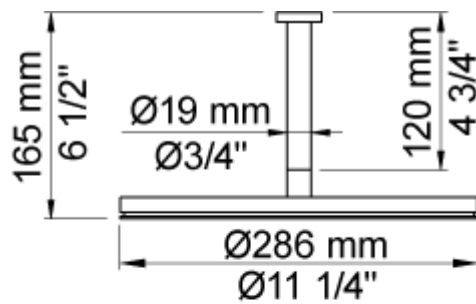

--

Date:
-------

Client:
---------

Project:
----------

**060A**

Head shower, round, ceiling-mounted. 60 mm cover flange included.

**Flow**

	Bar:	1.0	2.0	3.0	4.0	5.0
060A <sup>1)</sup>	(l/min)	12.7	18.0	22.0	25.4	28.4

<sup>1)</sup> USA: Flow restricted to 1.8 gpm (7.0 l/min)

**Available in colors**

Color 02, Grey	Color 17, Gloss black
Color 04, Light blue	Color 18, White
Color 05, Orange	Color 19, Natural brass
Color 06, Light green	Color 20, Brushed chrome
Color 08, Yellow	Color 21, Carmine red
Color 09, Dark grey	Color 25, Pink
Color 12, Mocca	Color 27, Matt black
Color 14, Bright red	Color 28, Matt white
Color 15, Dark blue	Color 40, Brushed stainless steel
Color 16, Polished chrome	